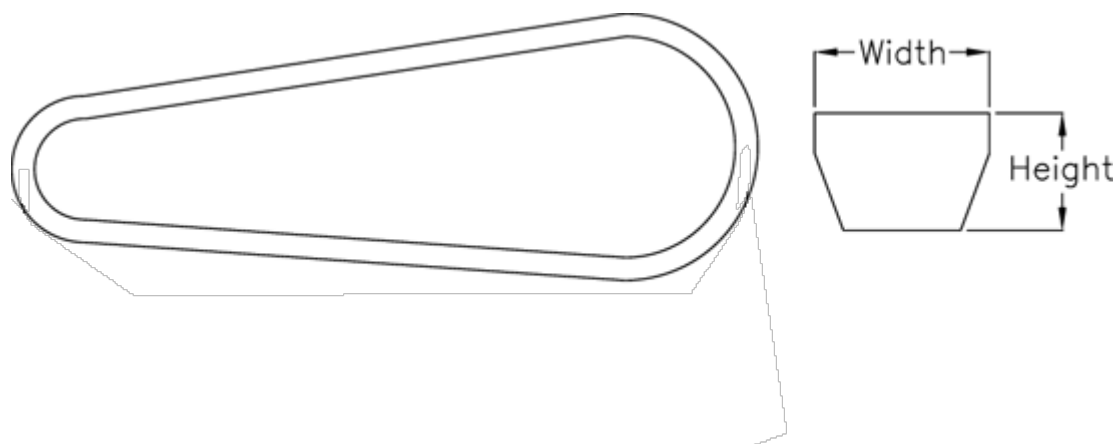

# Data Sheet

Article number: 601962561700  
Description: Gates V-belt SPA 1700 Ld 1700  
DELTA NARROW

## Measures

---

Datum length	= 1700
Height	= 10
Width	= 13